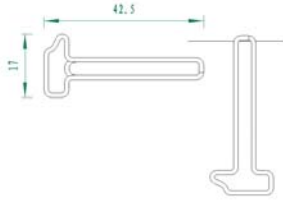

Drill

Hammer

Lantern

Screw Driver

Tool Theme Package