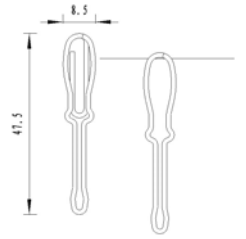

Drill

Hammer

Lantern

Screw Driver

Tool Theme Package