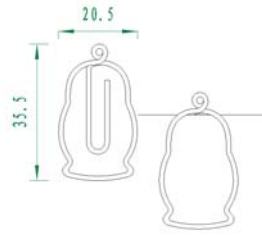

Drill

Hammer

Lantern

Screw Driver

Tool Theme Package